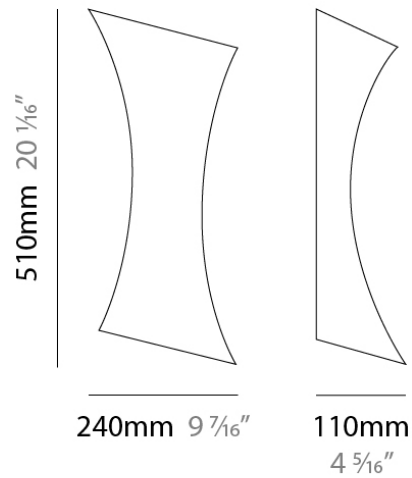

TWISTER SURFACE

D83001

GENERAL

Series: Twister
Brand: Panzeri
Division: Design
Mounting Type: Surface
Mounting Location: Wall
Subcategory: Ambient

PHYSICAL

Shape: Abstract
Length (mm): 240
Length (in): 9 ⁷/₁₆"
Height (mm): 510
Height (in): 20 ³/₁₆"
Extension (mm): 110
Extension (in): 4 ⁵/₁₆"
Light Distribution: Direct / Indirect
Weight (kg): 1.22
Weight (lbs): 2.68
Diffuser: Matte White Blown Glass
Fixture Finish: TIM
Fixture Material: Metal

ELECTRICAL

Number of Lamps: 2
Lamp Type: LED Retrofit
Bulb Included: Bulb Not Included
Total Output Wattage (W): 30
Max. Wattage Per Lamp (W): 15
Lamp Base: E26
Input Voltage (V): 120
Upon Request: 277Vac / GU24

LED

OPTICAL

RATINGS AND CERTIFICATIONS

Certified By: CSA Certified to UL and CSA Standards
IP rating: IP20

PROJECT	_____
TYPE	_____
NOTES	_____
QUANTITY	_____
DATE	_____